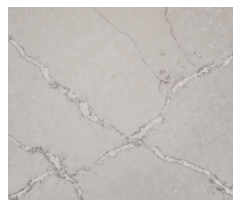

Le Blanc (H)

Matterhorn (H)

Eternal Calacatta
Gold (S)

Calacatta Bolt
(D)

Calacatta Sol (V)

Calacatta Plata (V)

Group 5

Versailles Ivory (S)

Parisien Bleu (S)

Victorian Silver (S)

Romantic Ash (S)

Eclectic Pearl (S)

Ethereal Glow (S)

Ethereal Haze (S)

Ethereal Noctis (S)

Pictures are representations of the color only; it is recommended that a physical sample be viewed when making a final selection.