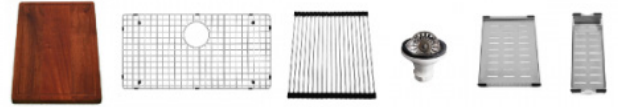

INCLUDES FAUCET PLUS THE
FOLLOWING ACCESSORIES: